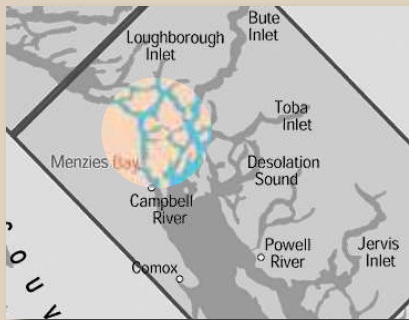

## DISCOVERY ISLANDS LOCATIONS

### Discovery Islands Ports of Call

Blind Channel	Butterfly Bay
Cordero Ch.	Dent Island
Fanny Bay	Fredrick Arm
Nodales Ch.	Okisollo Ch.
Phillips Arm	Sonora Island
Stuart Island	Thurlow Islands

*And other points*

#### Delivery Address:

**Campbell River Marine  
Terminals**

7990 North Island Hwy.  
Menziess Bay, BC  
(15 km North of Campbell River)