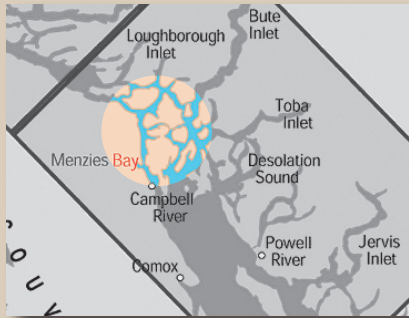

2024 Spring/Summer/Fall Sailing Schedule

DISCOVERY ISLANDS LOCATIONS

April

S	M	T	W	T	F	S
	1	2	3	4	5	6
7	8	9	10	11	12	13
14	15	16	17	18	19	20
21	22	23	24	25	26	27
28	29	30				

May

S	M	T	W	T	F	S
			1	2	3	4
5	6	7	8	9	10	11
12	13	14	15	16	17	18
19	20	21	22	23	24	25
26	27	28	29	30	31	

June

S	M	T	W	T	F	S
						1
2	3	4	5	6	7	8
9	10	11	12	13	14	15
16	17	18	19	20	21	22
23	24	25	26	27	28	29
30						

July

S	M	T	W	T	F	S
	1	2	3	4	5	6
7	8	9	10	11	12	13
14	15	16	17	18	19	20
21	22	23	24	25	26	27
28	29	30	31			

August

S	M	T	W	T	F	S
				1	2	3
4	5	6	7	8	9	10
11	12	13	14	15	16	17
18	19	20	21	22	23	24
25	26	27	28	29	30	31

September

S	M	T	W	T	F	S
1	2	3	4	5	6	7
8	9	10	11	12	13	14
15	16	17	18	19	20	21
22	23	24	25	26	27	28
29	30					

October

S	M	T	W	T	F	S
		1	2	3	4	5
6	7	8	9	10	11	12
13	14	15	16	17	18	19
20	21	22	23	24	25	26
27	28	29	30	31		

- Denotes Sailing Dates

Visit our Website at

www.marinelink.ca

Discovery Islands Ports of Call

Blind Channel	Butterfly Bay
Cordero Ch.	Dent Island
Fanny Bay	Fredrick Arm
Nodales Ch.	Okisollo Ch.
Phillips Arm	Sonora Island
Stuart Island	Thurlow Islands

And other points

Customer Service Information:
Dispatch: 250-286-3373
Email: dispatch@marinelink.ca

Delivery Address:
**Campbell River
Marine Terminal**

**7990 North Island Hwy.
Menzies Bay, BC
(15 km North of Campbell River)**

Mailing Address:
**P.O. Box 451
Campbell River, BC
V9W 5C1**

**Deadline for delivery of
freight to CRMT is 16:00
hours on the day preceding
the scheduled date of sailing.**