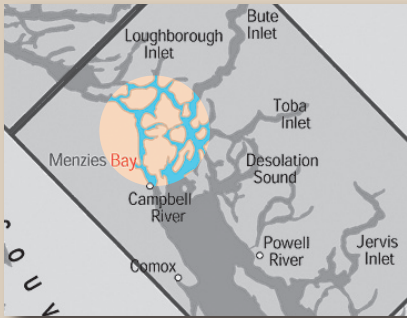

Winter 2024/2025 Sailing Schedule

DISCOVERY ISLANDS LOCATIONS