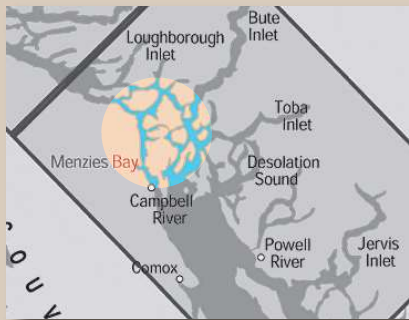

2025 Spring/Summer/Fall Sailing Schedule

DISCOVERY ISLANDS LOCATIONS

April

S	M	T	W	T	F	S
		1	2	3	4	5
6	7	8	9	10	11	12
13	14	15	16	17	18	19
20	21	22	23	24	25	26
27	28	29	30			

May

S	M	T	W	T	F	S
				1	2	3
4	5	6	7	8	9	10
11	12	13	14	15	16	17
18	19	20	21	22	23	24
25	26	27	28	29	30	31

June

S	M	T	W	T	F	S
1	2	3	4	5	6	7
8	9	10	11	12	13	14
15	16	17	18	19	20	21
22	23	24	25	26	27	28
29	30					

July

S	M	T	W	T	F	S
		1	2	3	4	5
6	7	8	9	10	11	12
13	14	15	16	17	18	19
20	21	22	23	24	25	26
27	28	29	30	31		

August

S	M	T	W	T	F	S
					1	2
3	4	5	6	7	8	9
10	11	12	13	14	15	16
17	18	19	20	21	22	23
24	25	26	27	28	29	30
31						

September

S	M	T	W	T	F	S
	1	2	3	4	5	6
7	8	9	10	11	12	13
14	15	16	17	18	19	20
21	22	23	24	25	26	27
28	29	30				

October

S	M	T	W	T	F	S
			1	2	3	4
5	6	7	8	9	10	11
12	13	14	15	16	17	18
19	20	21	22	23	24	25
26	27	28	29	30	31	

- Denotes Sailing Dates

Visit our Website at

www.marinelink.ca

Discovery Islands Ports of Call

Blind Channel	Butterfly Bay
Cordero Ch.	Dent Island
Fanny Bay	Fredrick Arm
Nodales Ch.	Okisollo Ch.
Phillips Arm	Sonora Island
Stuart Island	Thurlow Islands

And other points

Customer Service Information:
Dispatch: 250-286-3373
Email: dispatch@marinelink.ca

Delivery Address:

**Campbell River
Marine Terminal**

**7990 North Island Hwy.
Menzies Bay, BC
(15 km North of Campbell River)**

Mailing Address:

**P.O. Box 451
Campbell River, BC
V9W 5C1**

**Deadline for delivery of
freight to CRMT is 16:00
hours on the day preceding
the scheduled date of sailing.**